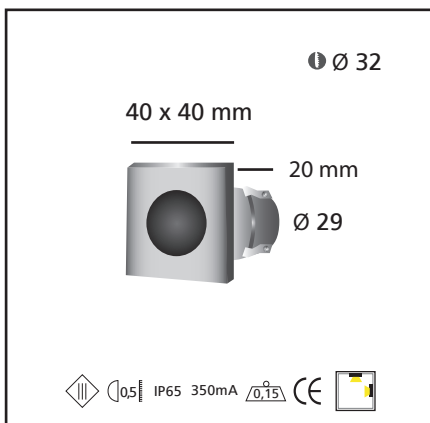

Product datasheet

BIBI K

code : 314.K.xx._ _

DESCRIPTION

EN Small recessed led luminaire made of anodized aluminum. The Bibi series is ideal for direct and indirect lighting, depending on the choice of facade on, outdoors, parking, stairs, trails, corridors, walls and even ceilings. The flawless finishing and high level of lighting make the Bibi series stand out.

Degree of protection IP65 - Class III - CE

Voltage: 350mA

Dimensions: Coverplate 40mm x 40mm or Φ 40mm thickness 2,5mm

Body Φ 29mm height 20mm

Luminaire made of solid aluminum,

Colors:

01 - White

02A - Black anodised

Degree of protection IP65 - Class III - CE

Voltage: 350mA

Dimensions: Πρόσοψη 40mm x 40mm or Φ 40mm πάχος 2,5mm

Σώμα Φ 29mm ύψος 20mm

Σώμα κατασκευασμένο από συμπαγές αλουμίνιο

Χρώματα:

01 - Λευκό

02A - Μαύρη ανοδείωση

32 - Ανοδειωμένο Αλουμ.

33 - Μπρονζέ Ανοδείωση

Product datasheet

BIBI K

code : 314.K.xx._ _

Product code: Code produit:	314.K. xx . _ _
Power: Puissance:	3,2W
*LED	D3 5000K° - 381lm
Colour:	N3 4000K° - 380lm
Couleur:	W3 3000K° - 354lm
Driver type: Convertisseur:	350mA Constant Current (not included)
Voltage:	350mA
Light diffusion angle °:	110°
Classification:	CE - IP65 - IK09 - Class III
PRODUCT	01 White
Colour:	02A Black Anodized
Couleur:	32 Anodized Aluminum 33 Bronze Anodized
Lamp type: Type de lampe:	LED incorporated
Lifetime / durée de vie:	50.000 hrs
Material: Matériaux:	Solid Aluminum
Origin: Origine:	Made in Belgium
Weight:	0,20kg
Dimmable:	yes
Adjustable:	no
Warranty: Garantie:	2 years
Glass type: Type de verre	Safety clear plexiglass