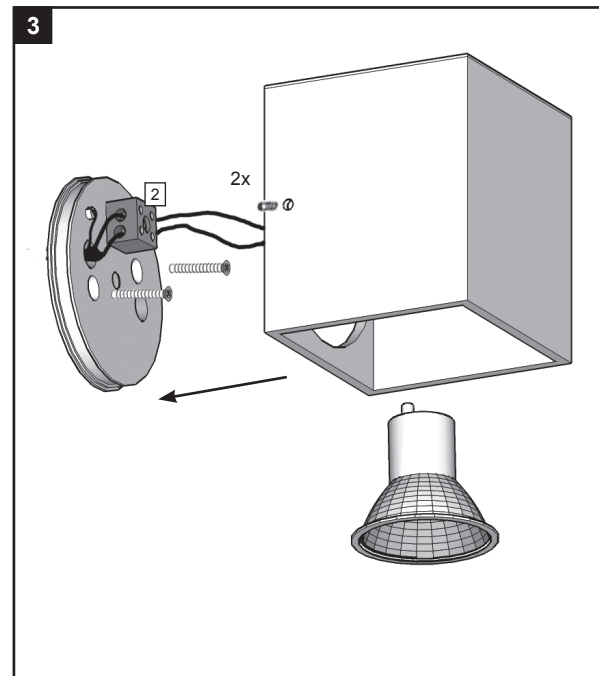

CUBE 1L (interior)

last update 09/07/2015

BEL1046

Cube 1L : code 902.EC. __

max.50W - GU10/QPAR16 - 230V~ - CE - IP20 -  -  - 

INSTALLATION INSTRUCTIONS - PART A

1. FIT THE WALL FIXATION
2. MAKE THE ELECTRICAL CONNECTION
3. PLACE THE LUMINARY
4. SWITCH ON