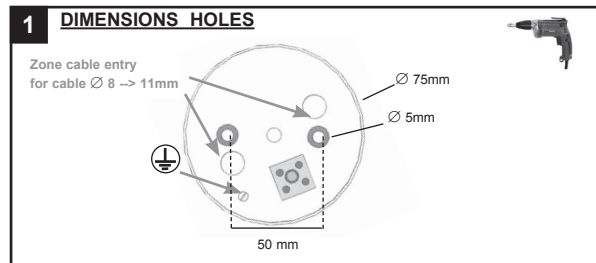

CUBE 1L (interior)

last update 09/07/2015

BEL1046

Cube 1L : code 902.EC. __

max.50W - GU10/QPAR16 - 230V~ - CE - IP20 -  -  - 

INSTALLATION INSTRUCTIONS - PART A

1. FIT THE WALL FIXATION
2. MAKE THE ELECTRICAL CONNECTION
3. PLACE THE LUMINARY
4. SWITCH ON