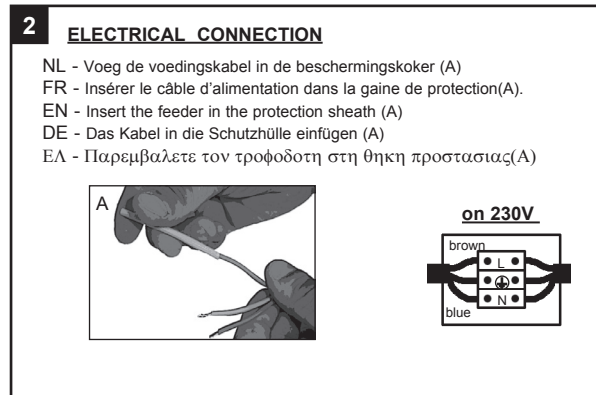

CUBE 1L (interior)

last update 09/07/2015

BEL1046

Cube 1L : code 902.EC. __

max.50W - GU10/QPAR16 - 230V~ - CE - IP20 -  -  - 

INSTALLATION INSTRUCTIONS - PART A

1. FIT THE WALL FIXATION
2. MAKE THE ELECTRICAL CONNECTION
3. PLACE THE LUMINARY
4. SWITCH ON