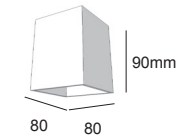

CUBE 1L (interior)

last update 09/07/2015

BEL1046

Cube 1L : code 902.EC. __

max.50W - GU10/QPAR16 - 230V~ - CE - IP20 -  -  - 

INSTALLATION INSTRUCTIONS - PART A

1. FIT THE WALL FIXATION
2. MAKE THE ELECTRICAL CONNECTION
3. PLACE THE LUMINARY
4. SWITCH ON