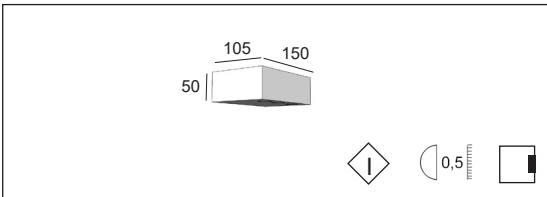

Product datasheet **KEYKO** code: 8056.1_37_ _ _

Description

EN Led luminaire in profile aluminum for wall mounting with downward light, this fixture uses the latest LED technology with a very good light output. This durable product impresses with its technical quality and modern styling.
 Degree of protection IP65 - IK09 - Class 1 - CE
 LED incorporated - Driver 230V included
 Luminaire made of profile aluminum, stainless steel screws, safety sandblasted plexiglass.
 Colors: 01 - White
 02 - Black
 24 - Corten
 39 - Grey
 48 - Dark grey (RAL 7016 structured)

code: 8056.1._37._ _

Product code : Code produit : Produkt-Code :	8056.1_37 . _ _
Power : Puissance : Leistung :	6,5W
*LED colour : couleur : Farbe :	<p>W White 2700K° 807lm - CRI > 80</p> <p>D White 5000K° 959lm - CRI > 80</p>
Driver type : Convertisseur : Konverter :	Driver 230V included
Voltage :	220-240V 50-60Hz
Classification :	CE - IP65 - IK09 Class I
Colour : Couleur : Farbe :	<p>01 White</p> <p>02 Black</p> <p>24 Corten</p> <p>39 Grey</p> <p>48 Dark Grey (RAL 7016 structured)</p>
Lamp type : Type de lampe : Leuchtentyp :	LED
Lifetime / durée de vie :	50 000hrs / 70%
Material : Matériaux : Material :	Profile aluminum
Origin : Origine : Herkunft :	Made in Belgium
Weight :	0,60 kg
Dimmable :	Standard On/Off Dimmable Options available on request (1-10V system / DALI / or other system)
Adjustable :	no
Warranty : Garantie :	2 years + 3 years optional
Glass type : Type de verre : Glasytp :	Safety sandblasted plexiglass