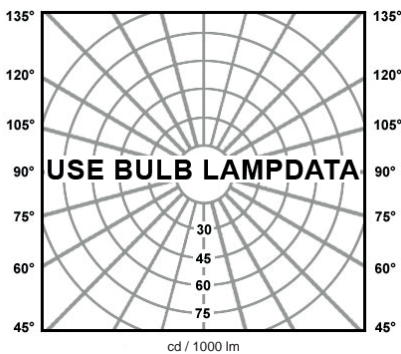

— C0 / C180
... C90 / C270

BEL Lighting 1186_..00

The luminaire is compatible with bulbs of the energy classes:

874/2012