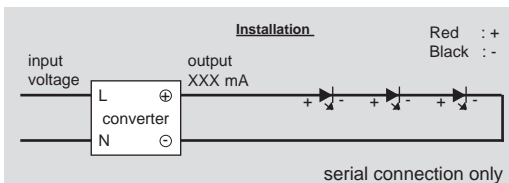

BEL Lighting 8088_._._._._

The luminaire contains built-in LED lamps

A+

The LED-lamps cannot be changed in the luminaire

874/2012