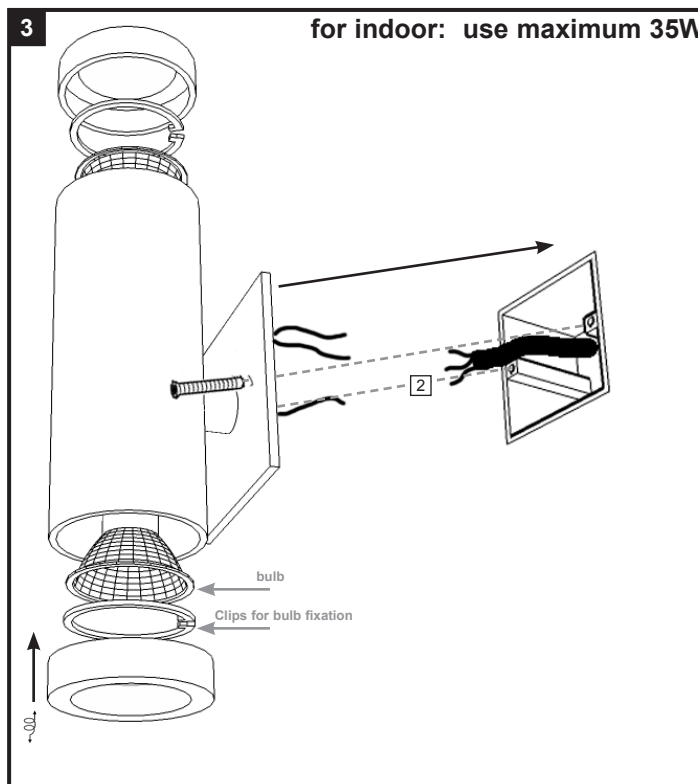

TEKA -IN

last update 13/07/2015

BEL1177

Teka -IN : code 7521.GU.04

max.2x50W QPAR16/GU-GZ10 - 230V~ - CE - IP44 - IK04 -  -  0,5 - 

INSTALLATION INSTRUCTIONS - PART A

1. FIT THE PVC HOUSE BOX IN THE WALL
2. MAKE THE ELECTRICAL CONNECTION
3. PLACE THE LUMINARY
4. SWITCH ON