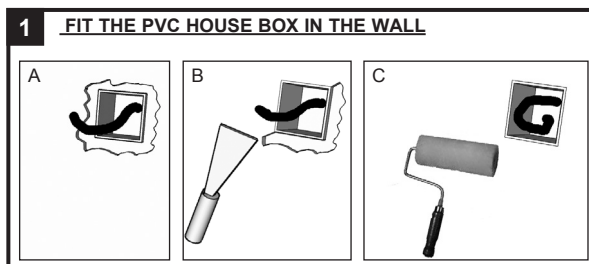

TEKA -IN

last update 13/07/2015

BEL1177

Teka -IN : code 7521.GU.04

max.2x50W QPAR16/GU-GZ10 - 230V~ - CE - IP44 - IK04 -  -  0,5 - 

INSTALLATION INSTRUCTIONS - PART A

1. FIT THE PVC HOUSE BOX IN THE WALL
2. MAKE THE ELECTRICAL CONNECTION
3. PLACE THE LUMINARY
4. SWITCH ON