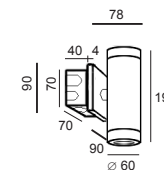

TEKA -IN

last update 13/07/2015

BEL1177

Teka -IN : code 7521.GU.04

max.2x50W QPAR16/GU-GZ10 - 230V~ - CE - IP44 - IK04 -  -  0,5 - 

INSTALLATION INSTRUCTIONS - PART A

1. FIT THE PVC HOUSE BOX IN THE WALL
2. MAKE THE ELECTRICAL CONNECTION
3. PLACE THE LUMINARY
4. SWITCH ON