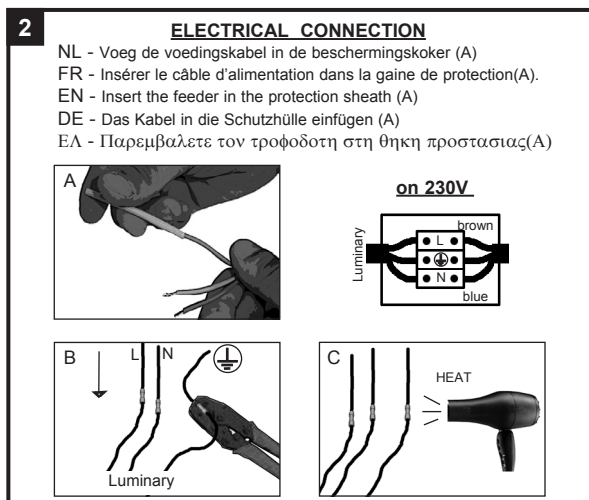

TEKA -IN

last update 13/07/2015

BEL1177

Teka -IN : code 7521.GU.04

max.2x50W QPAR16/GU-GZ10 - 230V~ - CE - IP44 - IK04 -  -  0,5 - 

INSTALLATION INSTRUCTIONS - PART A

1. FIT THE PVC HOUSE BOX IN THE WALL
2. MAKE THE ELECTRICAL CONNECTION
3. PLACE THE LUMINARY
4. SWITCH ON