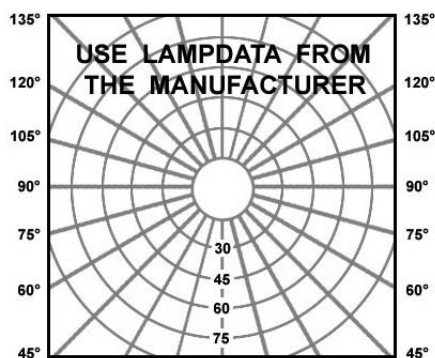

BEL Lighting 149.EC._ _

The luminaire is compatible with bulbs of the energy classes:

A++

A+

A

B

C

D

E

}

874/2012