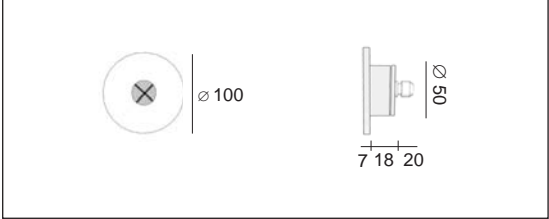

Product datasheet **YORKA B** code : 8011.\_\_\_\_.

**Description**

**EN** Small recessed wall LED made of aluminum. Fits discreetly into your wall to give a good atmosphere.  
 Degree of protection IP65 - CE  
 8011.\_11.\_ : Class 3 - Driver 350mA constant current not included  
 8011.\_40.\_ : Class 1 - 230V  
 Dimensions: plate: diameter 100mm - base: diameter 50mm length: 38mm  
 Luminaire made of solid aluminum, stainless steel screws, safety sandblasted glass.  
 Color: 01 - White  
 02 - Black  
 32 - Anodized aluminum  
 39 - Grey

**FR** Petit luminaire rond led, pour encastrement mural, fabriqué en aluminium. Se place discrètement dans vos murs pour donner une ambiance.  
 Degré de protection IP65 - CE  
 8011.\_11.\_ : Classe 3 - Driver 350mA courant constant non incorporé  
 8011.\_40.\_ : Classe 1 - 230V  
 Dimensions: diamètre 100mm - base: diamètre 50mm longueur: 38mm  
 Luminaire fabriqué en aluminium, visserie en inox, verre sablé de protection.  
 Couleur: 01 - Blanc  
 02 - Noir  
 32 - Aluminium anodisé  
 39 - Gris

To use with a standard box (depth minimum 55mm)

**BEL Lighting** 8011.W40.\_

 The luminaire contains built-in LED lamps

A++  
 A+  
 A  
 B  
 C  
 D  
 E

**A**

The LED-lamps cannot be changed in the luminaire