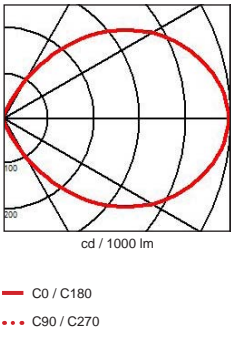

BEL Lighting 8011.W40._

The luminaire contains built-in LED lamps

A++
A+
A
B
C
D
E

A

The LED-lamps cannot be changed in the luminaire

874/2012

BEL Lighting 8011._11._

The luminaire contains built-in LED lamps

A++
A+
A
B
C
D
E

A+

The LED-lamps cannot be changed in the luminaire

874/2012