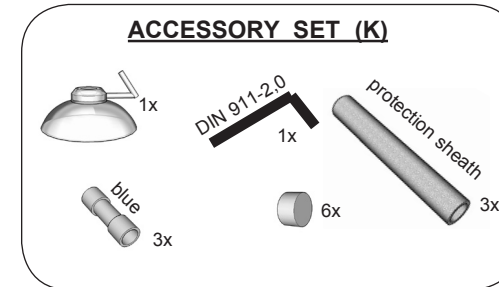

CUBE (exterior)

last update 13/07/2015

BEL1046

Cube TR :	code 906.GU.32	max.1X50W QPAR16/GU10 - 230V~ - CE - IP65 -			
Cube 1L :	code 902.GU.32	max.1X50W QPAR16/GU10 - 230V~ - CE - IP65 -			
Cube 2L :	code 907.GU.32	max.2X50W QPAR16/GU10 - 230V~ - CE - IP65 -			
Cube Bis:	code 904.GU.32	max.2X50W QPAR16/GU10 - 230V~ - CE - IP65 -			

BEL LIGHTING sprl
Avenue Ernest Solvay 42
B-1480 Saintes (Tubize)
Belgium
Phone: +32(0)2 3552428
Fax: +32(0)2 3550396
e-mail: info@bel-lighting.com
www.bel-lighting.com

INSTALLATION INSTRUCTIONS - PART A

1. FIT THE WALL FIXATION ON THE WALL
2. MAKE THE ELECTRICAL CONNECTION
3. PLACE THE LUMINARY
4. SWITCH ON