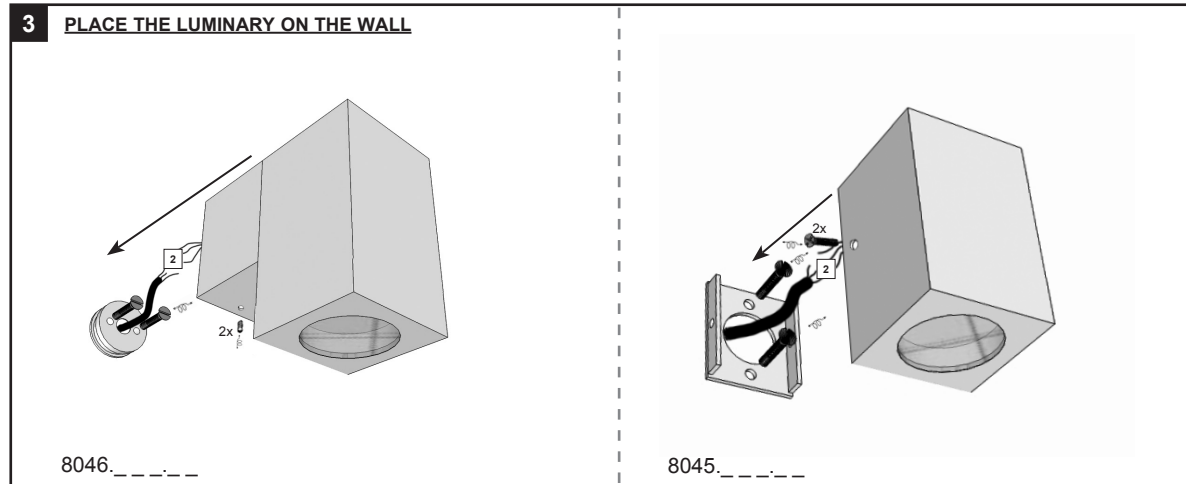

Koba 1 & 1B

last update 24/09/2015

BEL1135

Koba 1 :	code 8045. _ 32 . _ _	1x3,2W - 350mA - CE - IP65 - IK09 -  -  - 
Koba 1 :	code 8045. W03 . _ _	1x3,0W - 230V~ - CE - IP65 - IK09 -  -  - 
Koba 1B :	code 8046. _ 32 . _ _	1x3,2W - 230V~ - CE - IP65 - IK09 -  -  - 

1. DIMENSION HOLES
2. MAKE THE ELECTRICAL CONNECTION
3. PLACE THE LUMINARY ON THE WALL
4. SWITCH ON

Installation : Led Power Supply

Red : +
Black : -

only use a Power supply delivery from BEL LIGHTING - SENICO