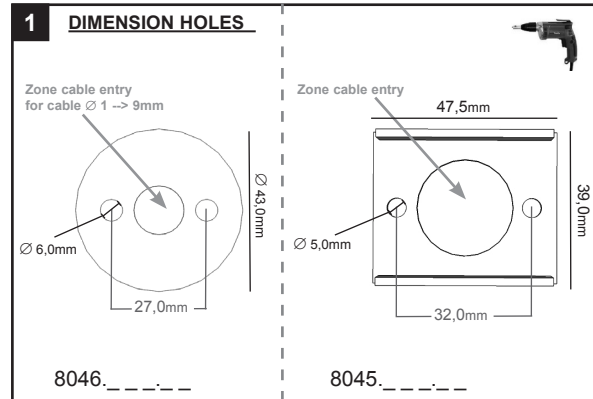

Koba 1 & 1B

last update 24/09/2015

BEL1135

Koba 1 :	code 8045. _ 32 . _ _	1x3,2W - 350mA - CE - IP65 - IK09 -  -  - 
Koba 1 :	code 8045. W03 . _ _	1x3,0W - 230V~ - CE - IP65 - IK09 -  -  - 
Koba 1B :	code 8046. _ 32 . _ _	1x3,2W - 230V~ - CE - IP65 - IK09 -  -  - 

1. DIMENSION HOLES
2. MAKE THE ELECTRICAL CONNECTION
3. PLACE THE LUMINARY ON THE WALL
4. SWITCH ON

Installation : Led Power Supply

Red : +
Black : -

only use a Power supply delivery from BEL LIGHTING - SENICO