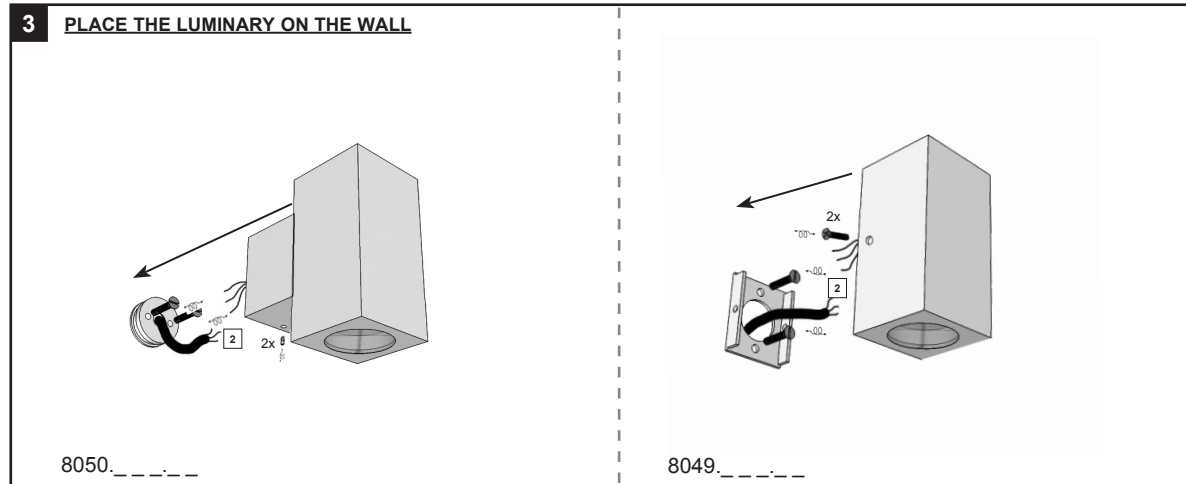

Koba 2 & 2B

last update 06/01/2015

BEL1132

Koba 2 :	code 8049. _ 32 . _ _	2x3,2W - 350mA - CE - IP65 - IK09 -  -  - 
Koba 2 :	code 8049. W03 . _ _	2x3,0W - 230V~ - CE - IP65 - IK09 -  -  - 
Koba 2B :	code 8050. _ 32 . _ _	2x3,2W - 230V~ - CE - IP65 - IK09 -  -  - 

1. DIMENSION HOLES
2. MAKE THE ELECTRICAL CONNECTION
3. PLACE THE LUMINARY
4. SWITCH ON

Installation : Led Power Supply

Red : +
Black : -

only use a Power supply delivery from BEL LIGHTING - SENICO

2 ELECTRICAL CONNECTION