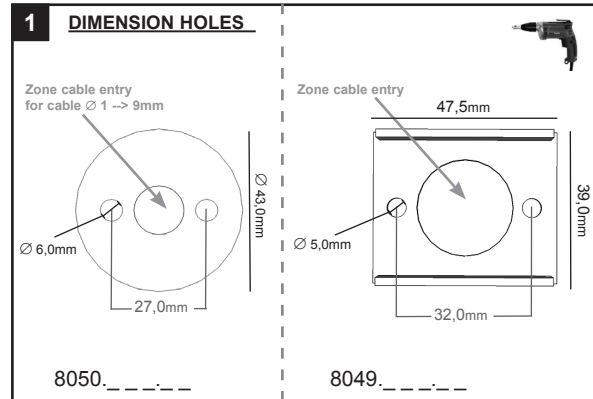

Koba 2 & 2B

last update 06/01/2015

BEL1132

Koba 2 :	code 8049. _ 32 . _ _	2x3,2W - 350mA - CE - IP65 - IK09 -  -  - 
Koba 2 :	code 8049. W03 . _ _	2x3,0W - 230V~ - CE - IP65 - IK09 -  -  - 
Koba 2B :	code 8050. _ 32 . _ _	2x3,2W - 230V~ - CE - IP65 - IK09 -  -  - 

1. DIMENSION HOLES
2. MAKE THE ELECTRICAL CONNECTION
3. PLACE THE LUMINARY
4. SWITCH ON

Installation : Led Power Supply

Red : +
Black : -

only use a Power supply delivery from BEL LIGHTING - SENICO

2 ELECTRICAL CONNECTION