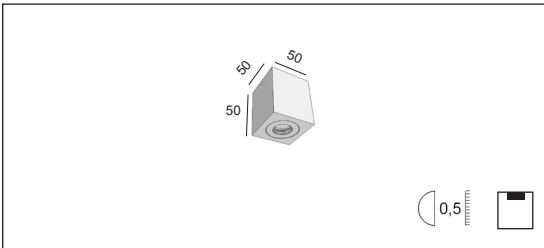

Product datasheet

**KOBA TR**

code : 8047.\_\_\_\_.\_\_\_\_

**Description**

**EN** This high quality ceiling lamp is a durable product manufactured in solid aluminum uses the latest LED technology, it combines high efficiency and long life. This fixture is an attractive solution for many indoor or outdoor lighting installations.

Degree of protection IP65 - IK09 - CE - Class 1 (230V) or Class 3 (350mA)  
 Luminaire made of solid aluminum, stainless steel screws, safety plexiglass.

- Colors: 01 - White  
 02 - Black  
 32 - Anodised aluminum  
 39 - Grey  
 48 - Dark Grey (RAL 7016 structured)

Degré de protection IP65 - IK09 - CE - Classe 1 (230V) ou Classe 3 (350mA)  
 Luminaire fabriqué en aluminium massif, visserie en inox, plexiglass de sécurité.

- Couleurs: 01 - Blanc  
 02 - Noir  
 32 - Aluminium anodisé  
 39 - Gris  
 48- Gris foncé (RAL 7016 structuré)