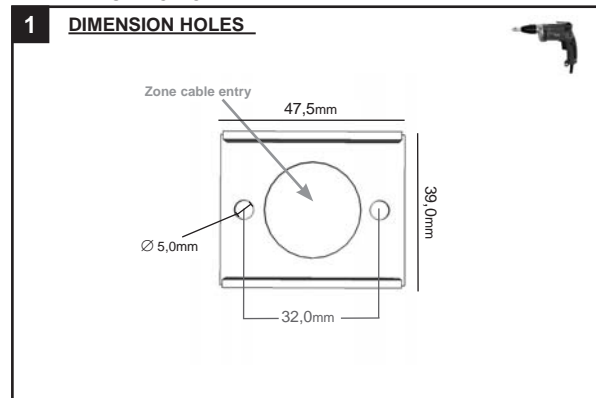

Koba TR

Koba TB

INSTALLATION INSTRUCTIONS - PART A

1. DIMENSION HOLES
2. MAKE THE ELECTRICAL CONNECTION
3. PLACE THE LUMINARY
4. SWITCH ON

Installation : Led Power Supply

Red : +
Black : -

only use a Power supply delivery from BEL LIGHTING - SENICO