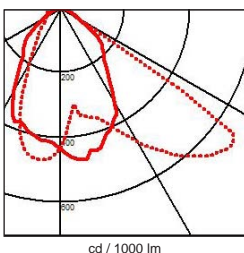

— C0 / C180

... C90 / C270

BEL Lighting 1189.W30.32

The luminaire contains built-in LED lamps

A++
A+
A
B
C
D
E

A

The LED-lamps cannot be changed in the luminaire

874/2012

BEL Lighting 1189.21._._

The luminaire contains built-in LED lamps

A++
A+
A
B
C
D
E

A+

The LED-lamps cannot be changed in the luminaire

874/2012