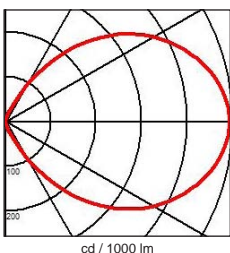

— C0 / C180
... C90 / C270

BEL Lighting 1101.____.

The luminaire contains built-in LED lamps

A++
A+
A
B
C
D
E

A+

The LED-lamps cannot be changed in the luminaire

874/2012